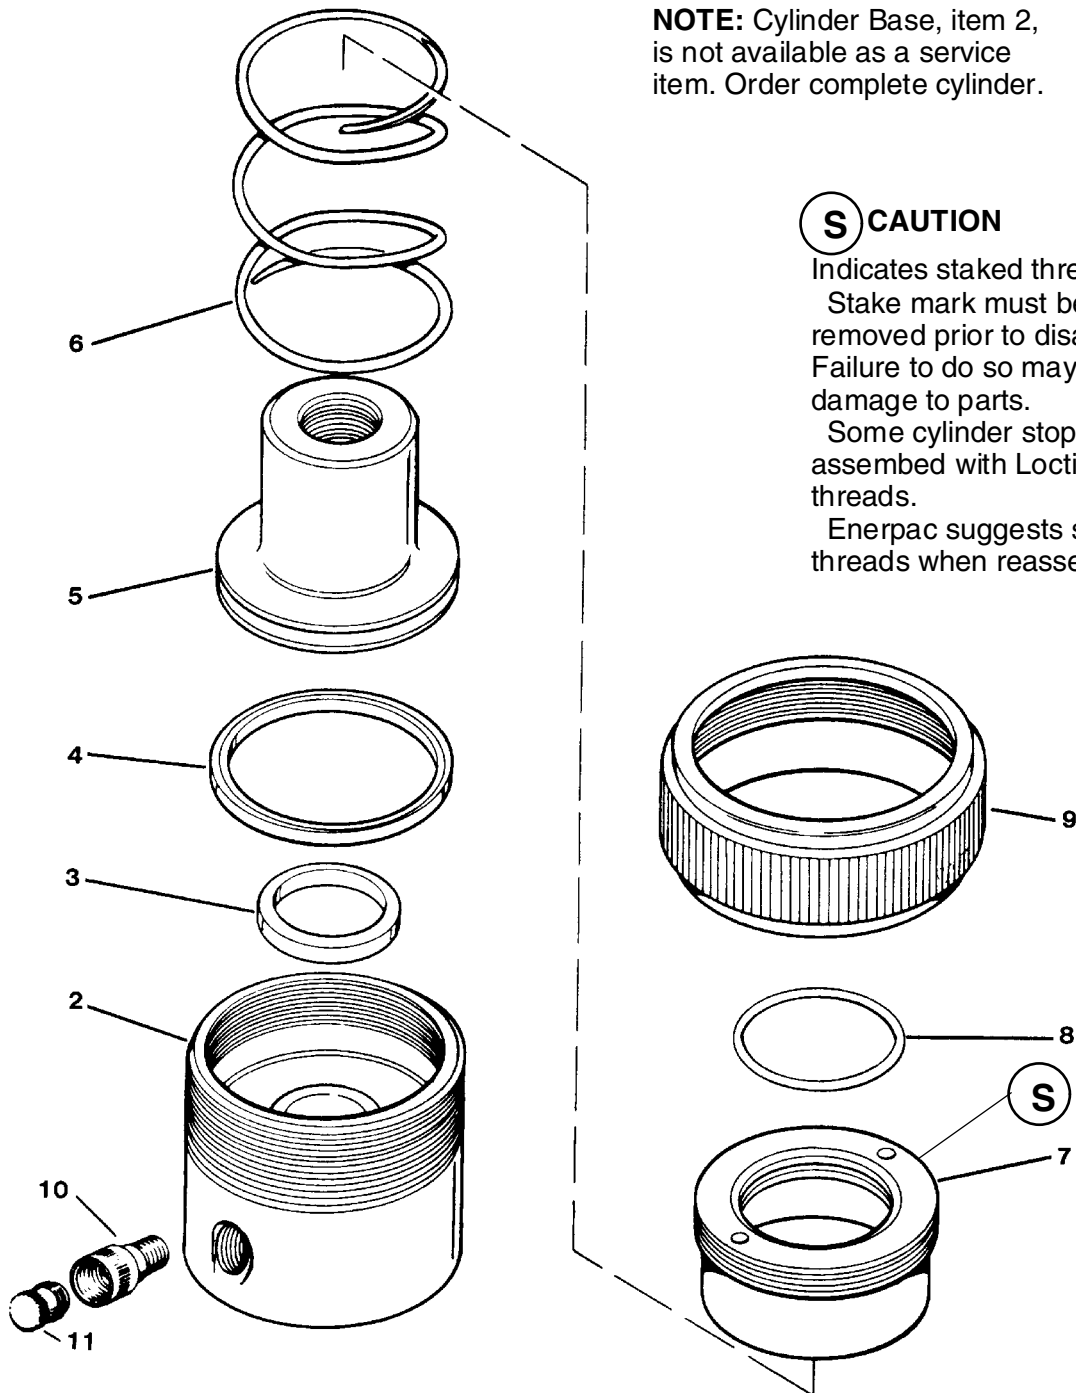

L-479
Rev. B
03-97
PC4250

For date codes beginning with "B".

⚠ WARNING

STOP RINGS ON RCH MODELS ARE SPRING LOADED!
IF NOT CONTAINED DURING DISASSEMBLY, SPRING AND STOP RING COULD CAUSE PERSONAL INJURY.

NOTE: Cylinder Base, item 2,
is not available as a service
item. Order complete cylinder.

TO PROTECT YOUR WARRANTY, USE ONLY ENERPAC HYDRAULIC OIL

REPAIR PARTS LIST

| Item Number | Model RWH-120 | Model RCH-120 | Quantity | Description |
|---|---|---------------|----------|------------------|
| 2 | <i>Not a service item. Order complete cylinder.</i> | | | Base |
| 3 | ★ | ★ | 1 | U-Cup |
| 4 | ★ | ★ | 1 | U-Cup |
| 5 | Y819040 | Y819040 | 1 | Plunger |
| 6 | M315110 | M315110 | 1 | Spring |
| 7 | M243044 | M243044 | 1 | Stop Ring |
| 8 | ★ | ★ | 1 | O-Ring |
| 9 | DC1243271 | DC1243271 | 1 | Thread Protector |
| 10 | ---- | AR630 | 1 | Half Coupler |
| 11 | ---- | Z640 | 1 | Dust Cap |
| | ★ | ★ | 1 | Decal |
| ★ Indicates items included in, and available only as part of Repair Kit RCH121K1. | | | | |