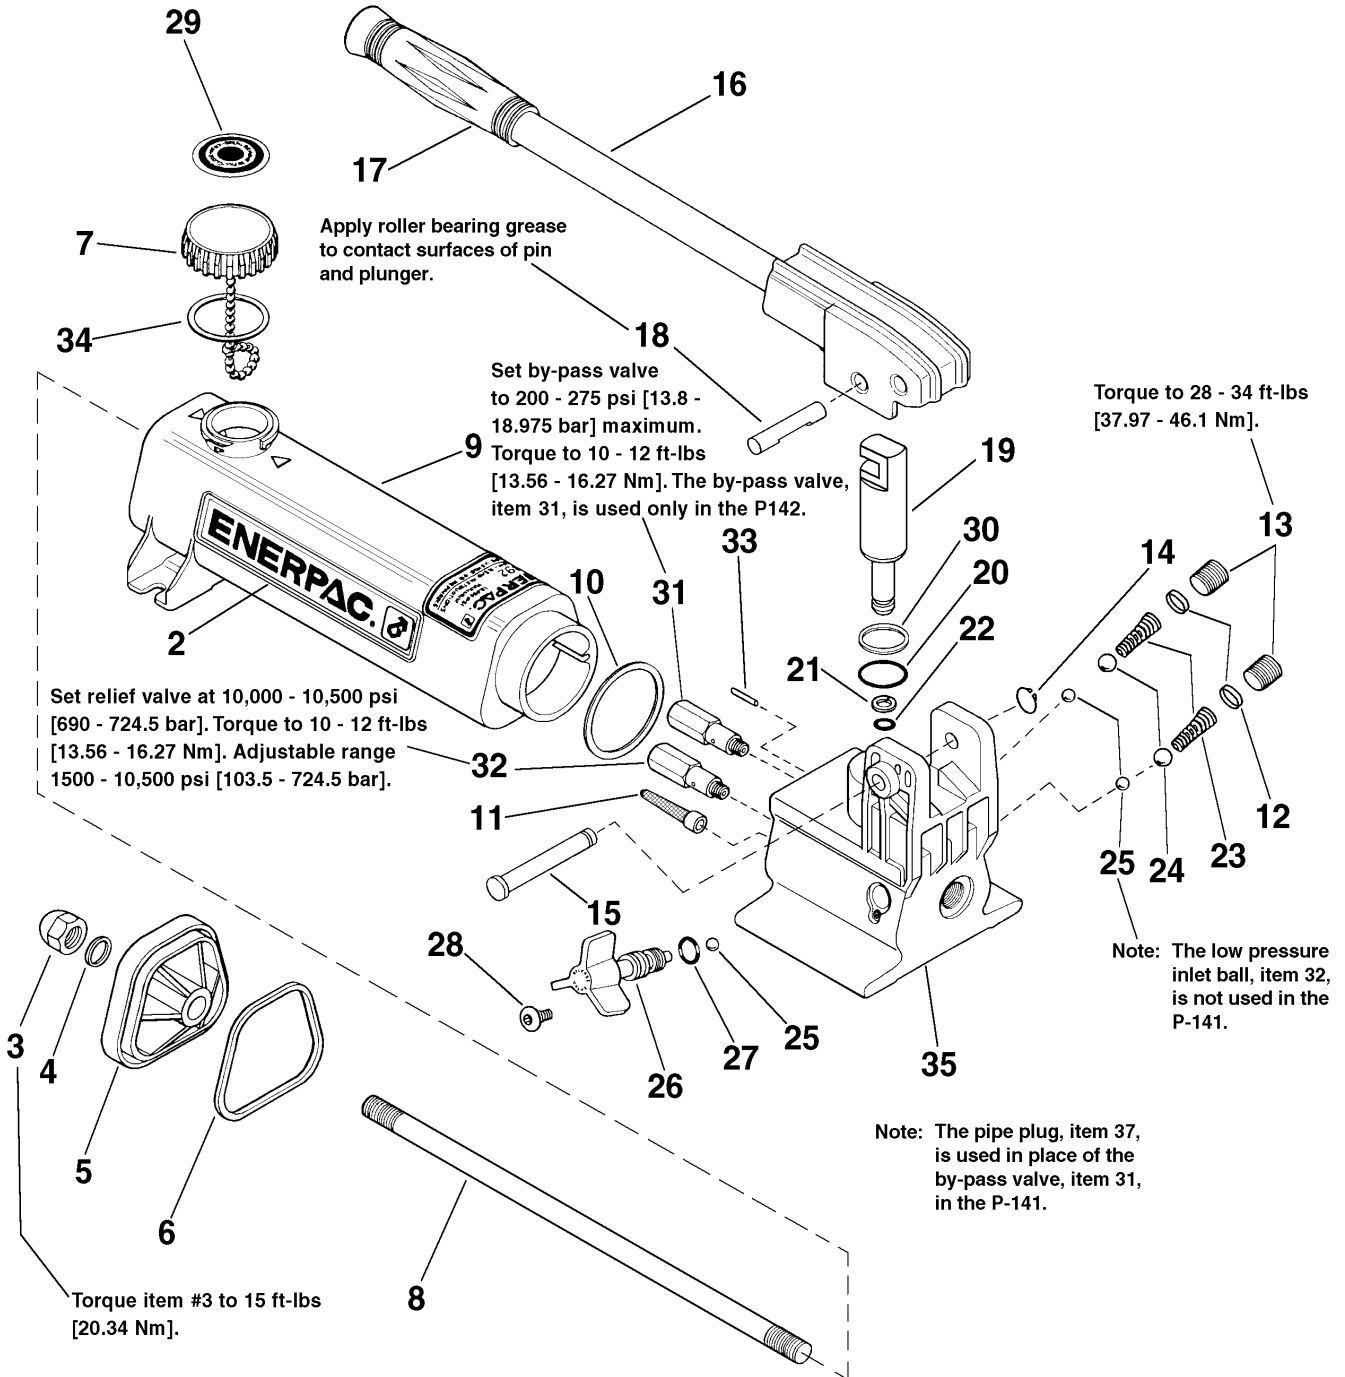

## Repair Parts Sheet

**P-141, 1001 / P142, 1002**

L1965  
Rev.C  
04/98  
PC 3035

For P-141, 1001 Date Codes Beginning With "B"  
For P-142, 1002 Date Codes Beginning With "B"

INSTALL ALL KIT COMPONENTS TO INSURE OPTIMUM PERFORMANCE OF THE REPAIRED PUMP.

Note: Base, Item #35, is not sold as a service part. Order complete pump.

# Parts List

Item No.	Part Number	Qty.	Description
2	★CN767026	2	Enerpac Decal
	DC1797026	2	Enerpac Decal (models 1001, 1002)
3	CL341055	1	Acorn Nut
4	★CU293167	1	Gasket
5	CN402020SR	1	End Cap (incl. items 3,4,6)
6	★B1141517	1	Square Ring
7	CN766950SR	1	Vent Cap Assembly (incl. items 29,34)
8	CL280149	1	Tie Rod
9	CN782025SR	1	Reservoir (yellow incl. items 2,3,4,6,10,34)
	DA3886025		Reservoir (red incl. items 2,3,4,6,10,34)
10	★B1131517	1	Square Ring Seal
11	★CB981018	1	Filter
12	★DA3702020	2	Spring Cap
13	CN815006	2	Pipe Plug (.250 - 18 N.P.T.F.)
14	★DA11783149	1	Retaining Ring
15	★CR215061SR	1	Beam Pin (incl. item 14)
16	CL915900SR	1	Beam and Handle Assembly
17	CL342550	1	Handle Grip
18	P20857	1	Cross Pin
19	CN412040SR	1	Plunger (incl. item 20,21,22,30)
20	★B1018803	1	O-Ring
21	★B1010564	1	Back-Up Washer
22	★B1010803	1	O-Ring
23	★DA1176210	2	Spring
24	★B1009016	2	5/16" Ball
25	★B1006016	3	7/32" Ball
26	CL913900SR	1	Spindle Assembly (incl. item 25,27,28)
27	★B1007503	1	O-Ring
28	★CU921028	1	Truss Head Machine Screw
29	★CN780026	1	Fill Decal
30	★B1018566	1	Back-Up Washer
31	DA5493900SR	1	Bypass Valve (models P142 and 1002)
32	DA8802900SR	1	Relief Valve (10,000 - 10,500 PSI)
33	★B1036057	1	Spring Pin
34	★CU724167	1	Vent Cap Gasket
35	DA5483005	1	Pump Base
37	A1006245	1	Pipe Plug (P141 only)